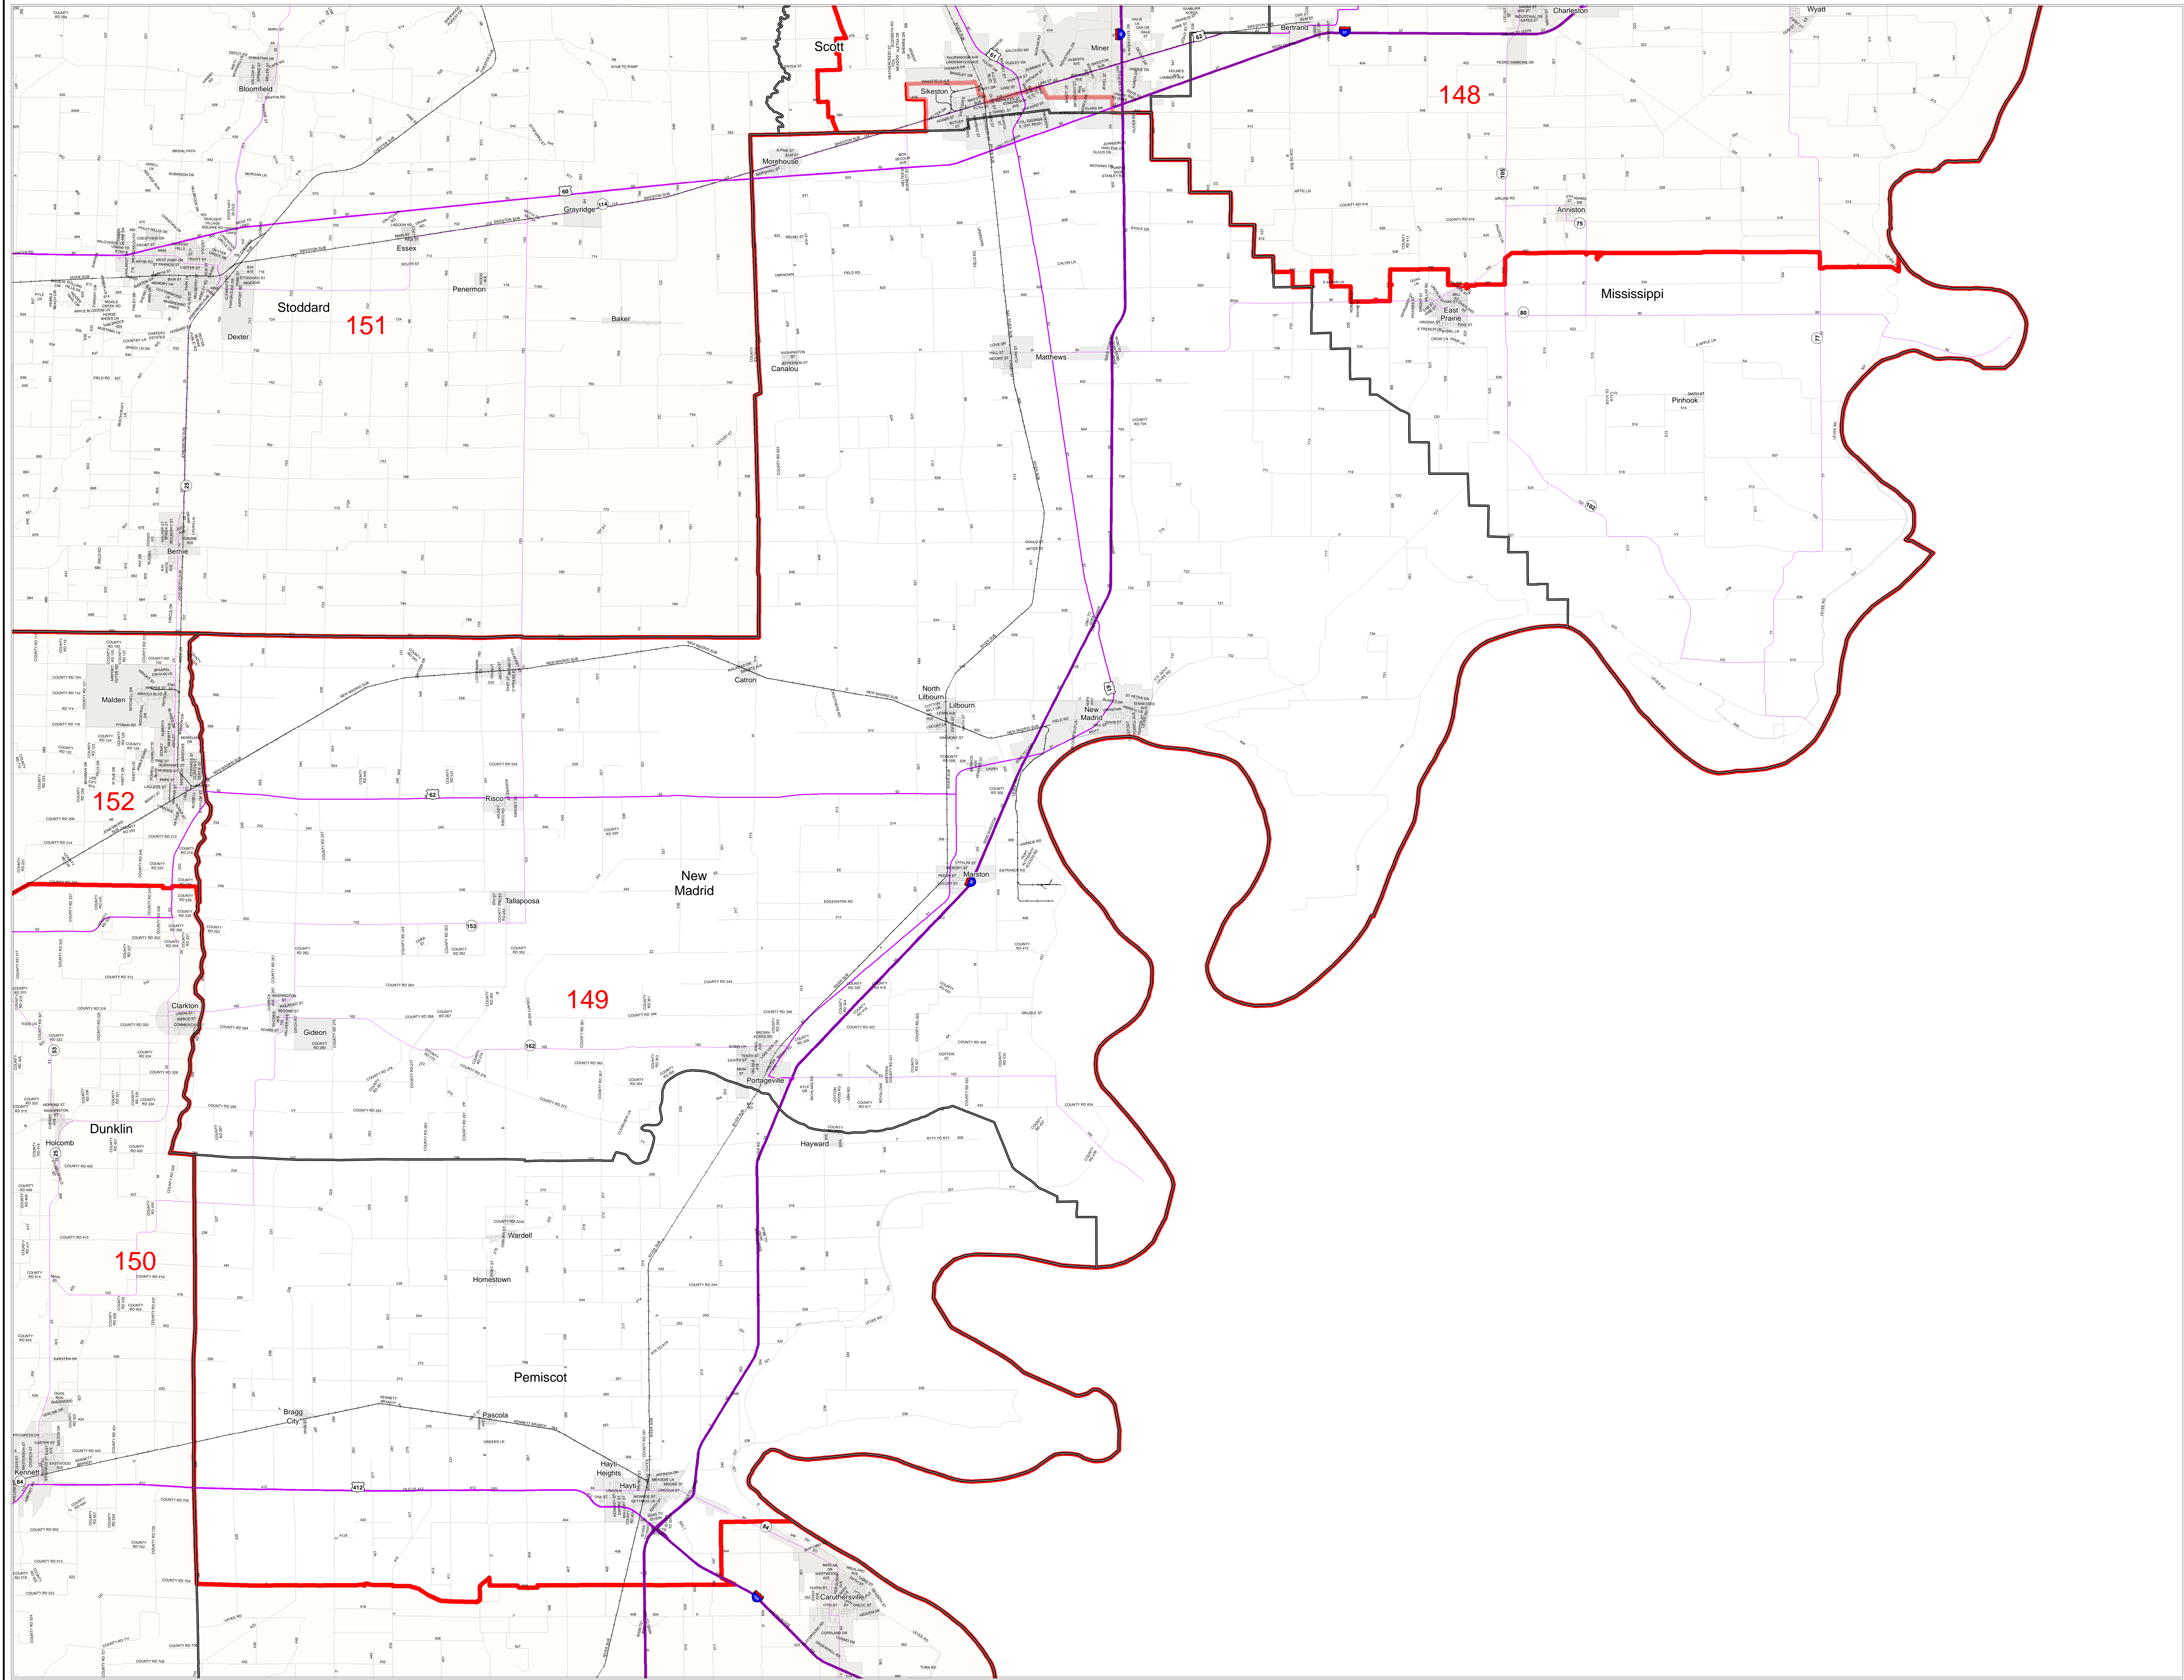

Missouri State House District Number 149

House Apportionment Plan 2011

- Districts
- Counties
- Interstates
- U.S. Highways
- MO Highways
- Streets
- Incorporated Places*
- Area Outside of Featured District